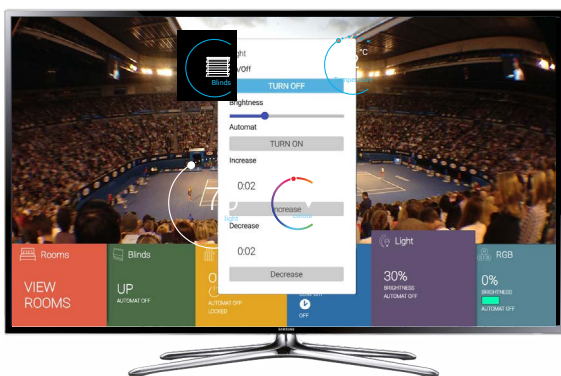

Application for smart devices

iNELS Home Control

You can view power consumption values and graphs, check security cameras, or control home alarms on your device. At the same time, you use the application to set individual components.

PROMO aplikace

Try the controls and download PROMO application iNELS Home Control.

iHC-MIRF Promo

iHC-MARF Promo

Overview

A quick overview of the whole households can be found in one place.

Heating

You can set the temperature in each room exactly as it suits you.

Camera

For the safety of your house you can monitor from anywhere in the world.

Energy measurement

All your energy consumption can be checked at anytime from your mobile.

Samsung Smart TV

iSHC

The iNELS Home Control (iHC) application brings a new dimension to controlling the entire home via smart TVs. The iHC is fully compatible with the Tizen operating system for Samsung Smart TV. The application can be downloaded for FREE in Samsung Apps in the Lifestyle category. The application is also in the PROMO version, in which it is possible to try online control of appliances and devices.