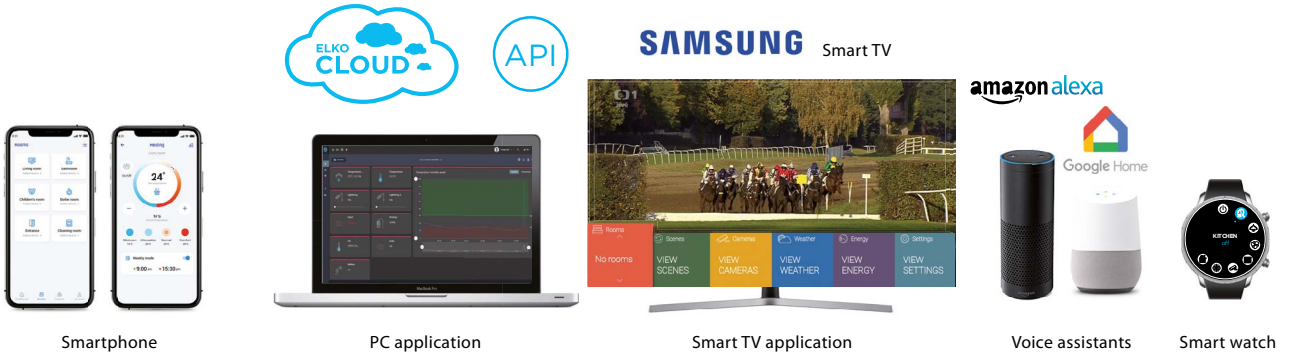

Application for smart devices

iNELS Home Control

You can view power consumption values and graphs, check security cameras, or control home alarms on your device. At the same time, you use the application to set individual components.

Different control methods

Switch, key-fob Telephone Watch, Smart TV.

7.

Function variability

You can change the system and set as desired.

8.

Design, It's exciting.

9.

Construction

Very fast assembly in a matter of hours.

10.

Produced in CZ

Directly developed and produced in the ELKO EP plant in Holesov.

INELS[®]

RF Control

RFIO - radiofrequency protocol unidirectional
RFIO2 - radiofrequency protocol bidirectional

Wi-Fi

LAN

External Controllers:

Internal Controllers:

Units:

Overview of wireless system units

Controllers

RFWB-20/G
On-wall button controller - 2 buttons