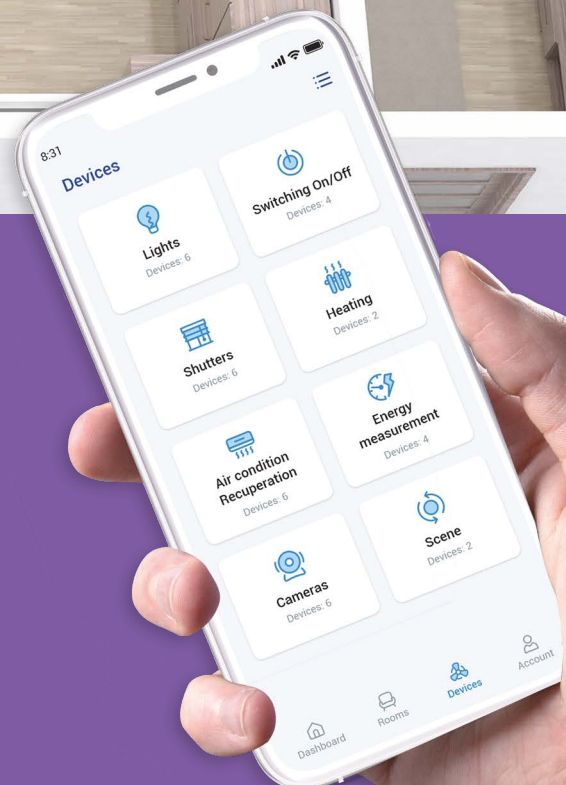

Appliances

Switching according to the set mode or manually from the application or from any system controller.

Energy measurement

Measured values of electricity consumption, water, gas are transmitted wirelessly to the Cloud, which provides them to applications or web browsers.

Scenes

With the push of a button on the remote control, it is possible to control several devices at the same time (light scenes; switch off everything, night corridor).

Weather

When it rains outside, the blinds close..

Lighting

Easy switching or dimming different types of light sources, including LEDs, even colour RGB.

Clear and intuitive application for controlling all RF elements connected to the system.

With one click, it switches between rooms and allows you to control and monitor all the components. Displays values and graphs of energy consumption, allows you to display cameras. Thanks to the internet, the owner has an overview of his house anytime and from anywhere..

iNELS Home RF Control App

Available to download FREE on Google Play or App Store.

iHC-MIRF

iHC-MARF

How to control iNELS RF?

Choose the controller that suits you.

Wireless key-fob

RF Key-40, RF Key-60