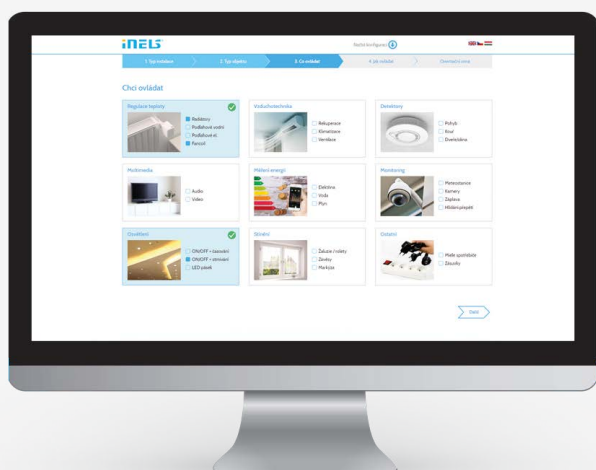

Quick configuration order

Large selection of options

Estimated price in a few minutes

You can find the price offer at elkoop.inels.com