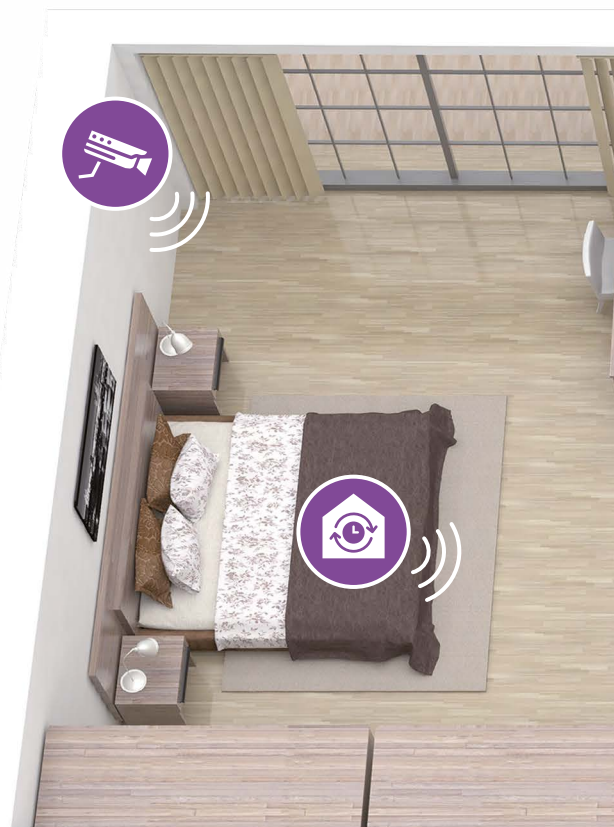

Door Communicator

Communication with guests by voice and image via RF Touch Unit or apps on your phone, even though you are not at home.

Camera

Up to nine cameras can be viewed via the phone application or RF Touch.

Heating and air conditioning

iNELS allows the control of up to 16 independent heating or HVAC circuits. Settings in several ways: RF Touch application, smartphone or thermostat.

Blinds and shutters

Actuators allow control of various types of shading techniques. It is possible to set the time modes, scenes or control manually.

Appliances

Switching according to the set mode or manually from the application or from any system controller.

Energy measurement

Measured values of electricity consumption, water, gas are transmitted wirelessly to the Cloud, which provides them to applications or web browsers.

Garage, Gates

Can be operated from the controllers or automatically according to position when approached.

Security

The systems include detectors (motion, window, door, smoke), which are the basis of the home alarm. The water leak sensor warns against flooding of the bathroom or an overflowing sink.