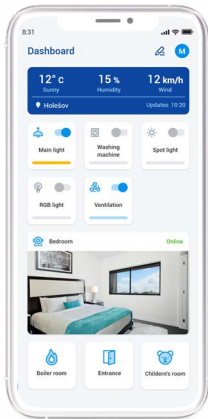

Touch unit

RF Touch

You can control the touch unit while mount firmly to the wall or "Stick" wherever you want it. 3.5" colour TFT display with intuitive operation, which really everyone can handle. Thanks to the clear division into lights, heating, air conditioning or scenarios the controller becomes a toy.

Application for smart devices

iNELS Home Control

You can view power consumption values and graphs, check security cameras, or control home alarms on your device. At the same time, you use the application to set individual components.

PROMO aplikace

Try the controls and download PROMO application iNELS Home Control.

iHC-MIRF Promo

iHC-MARF Promo

Overview

A quick overview of the whole households can be found in one place.

Heating

You can set the temperature in each room exactly as it suits you.

Camera

For the safety of your house you can monitor from anywhere in the world.

Energy measurement

All your energy consumption can be checked at anytime from your mobile.

Samsung Smart TV

iSHC

The iNELS Home Control (iHC) application brings a new dimension to controlling the entire home via smart TVs. The iHC is fully compatible with the Tizen operating system for Samsung Smart TV. The application can be downloaded for FREE in Samsung Apps in the Lifestyle category. The application is also in the PROMO version, in which it is possible to try online control of appliances and devices.