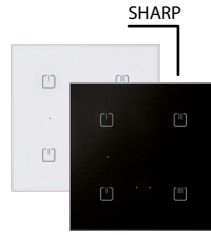

RFDW-71/W - white glass
RFDW-71/B - black glass
Glass touch controller
with dimmer, SHARP