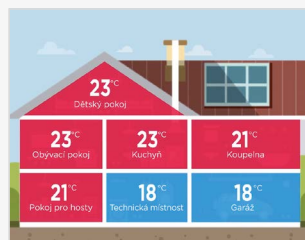

Blinds, shutters

RFWB-40/G + RFJA-12B

- raise/ lower
- slat tilting

Garage, gates

RF Key + RFJA-12B

- open/ close
- delayed stop

Heating

RFTC-50/G + RFATV-1

- thermocouple on valve
- temperature measurement
- guarding "open window"

Remote control

iHC + eLAN-RF-003

- smart control Telephone / tablet or smart TV

See how the iNELS smart house works
[youtube.com/elkoep](https://www.youtube.com/elkoep)