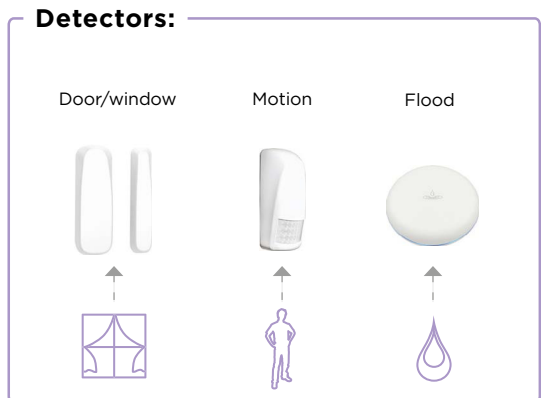

Different control methods

Switch, key-fob Telephone Watch, Smart TV.

7.

Function variability

You can change the system and set as desired.

8.

Design, It's exciting.

9.

Wi-Fi

LAN

External Controllers:

Internal Controllers:

Units:

Overview of wireless system units

Controllers

RFWB-20/G
On-wall button controller - 2 buttons