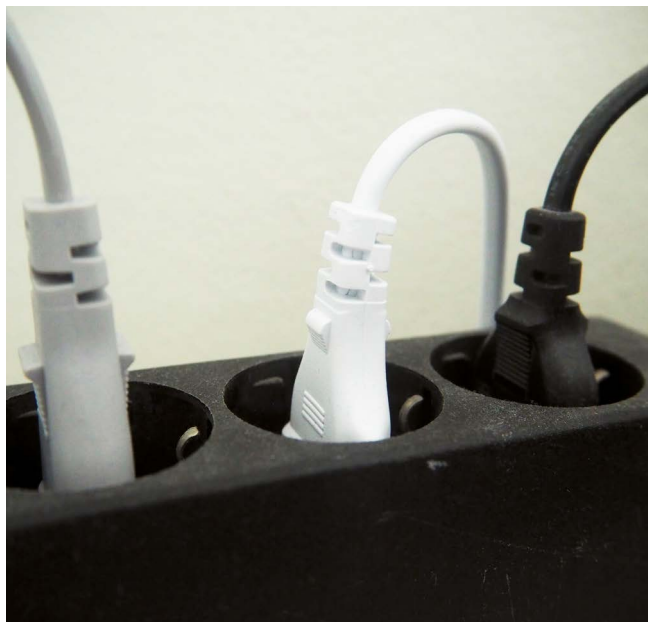

Smart Watch

iHC-WTRF

The Samsung Gear S2 / S3 smart watch is another way to control your smart home. Do you need to lower the temperature in the bedroom, retract the awning, turn on the air conditioning, dim the lighting and watch your favourite movie? You can do all this with a single button with the set scenario. You control the whole house and control it with your watch. The possibilities are endless...

Examples of use

Let smart technologies make your life easier.

Eliminate Hidden devourers

Do you know that the appliances in your house that you have permanently plugged in consume energy, even when they are switched off, i.e. in standby mode? The satellite receiver is one of the biggest devourers in the household. Its consumption is around 30 W. There is also a forgotten charger from the telephone in the socket, TV, DVD,... These appliances can also consume up to several hundred CZK per year in the home.