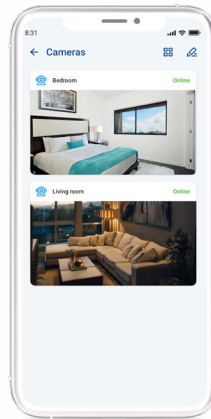

Touch unit

RF Touch

You can control the touch unit while mount firmly to the wall or "Stick" wherever you want it. 3.5" colour TFT display with intuitive operation, which really everyone can handle. Thanks to the clear division into lights, heating, air conditioning or scenarios the controller becomes a toy.

Application for smart devices

iNELS Home Control

You can view power consumption values and graphs, check security cameras, or control home alarms on your device. At the same time, you use the application to set individual components.

PROMO aplikace

Try the controls and download PROMO application iNELS Home Control.

iHC-MIRF Promo

iHC-MARF Promo

Overview

A quick overview of the whole households can be found in one place.

Heating

You can set the temperature in each room exactly as it suits you.