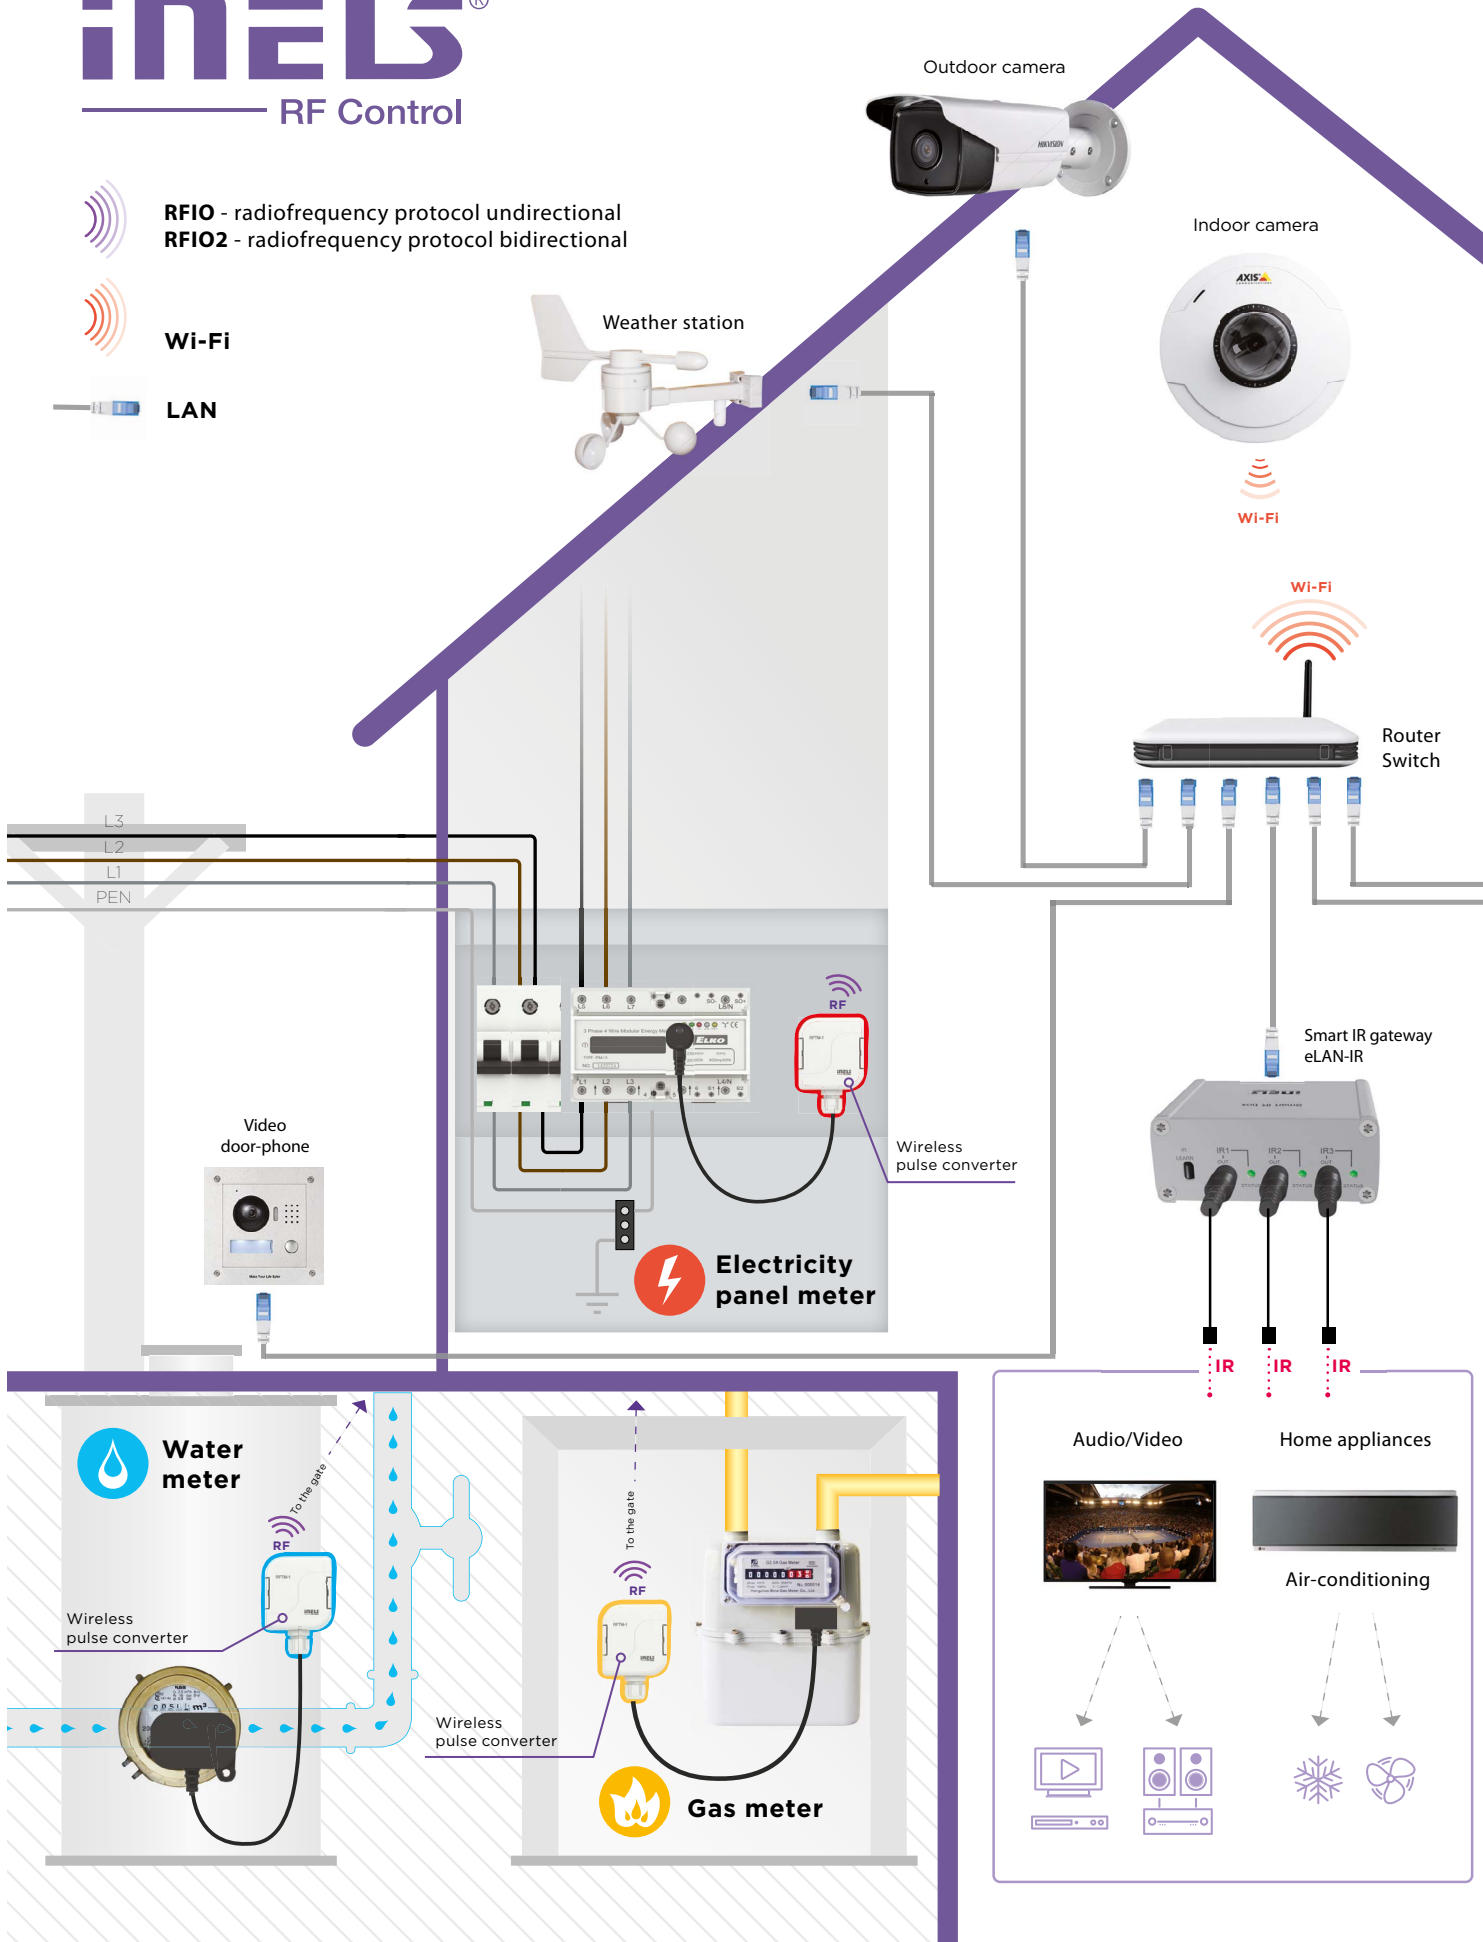

Different control methods

Switch, key-fob Telephone Watch, Smart TV.

7.

Function variability

You can change the system and set as desired.

8.

Design, It's exciting.

9.

Construction

Very fast assembly in a matter of hours.

10.

Produced in CZ

Directly developed and produced in the ELKO EP plant in Holesov.

INELS[®]

RF Control

RFIO - radiofrequency protocol unidirectional
RFIO2 - radiofrequency protocol bidirectional

Wi-Fi

LAN

External Controllers:

Internal Controllers:

Units:

Overview of wireless system units

Controllers

RFWB-20/G
On-wall button controller - 2 buttons