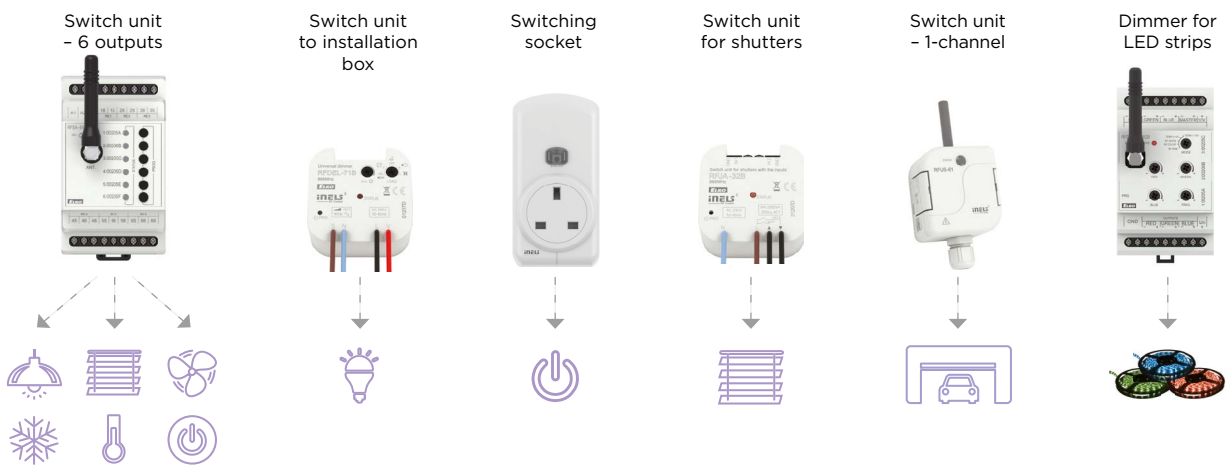

Construction

Very fast assembly in a matter of hours.

10.

Produced in CZ

Directly developed and produced in the ELKO EP plant in Holesov.

INELS[®]

RF Control

RFIO - radiofrequency protocol unidirectional
RFIO2 - radiofrequency protocol bidirectional

Wi-Fi

LAN

External Controllers:

Internal Controllers:

Units:

Overview of wireless system units

Controllers

RFWB-20/G
On-wall button controller - 2 buttons