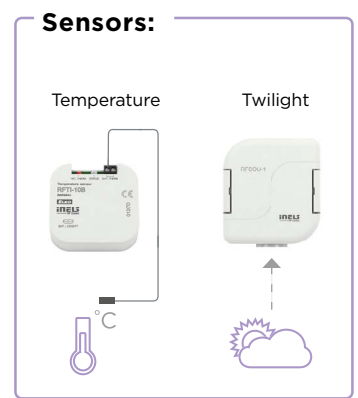

Wi-Fi

LAN

External Controllers:

Internal Controllers:

Units:

Overview of wireless system units

Controllers

RFWB-20/G
On-wall button controller - 2 buttons