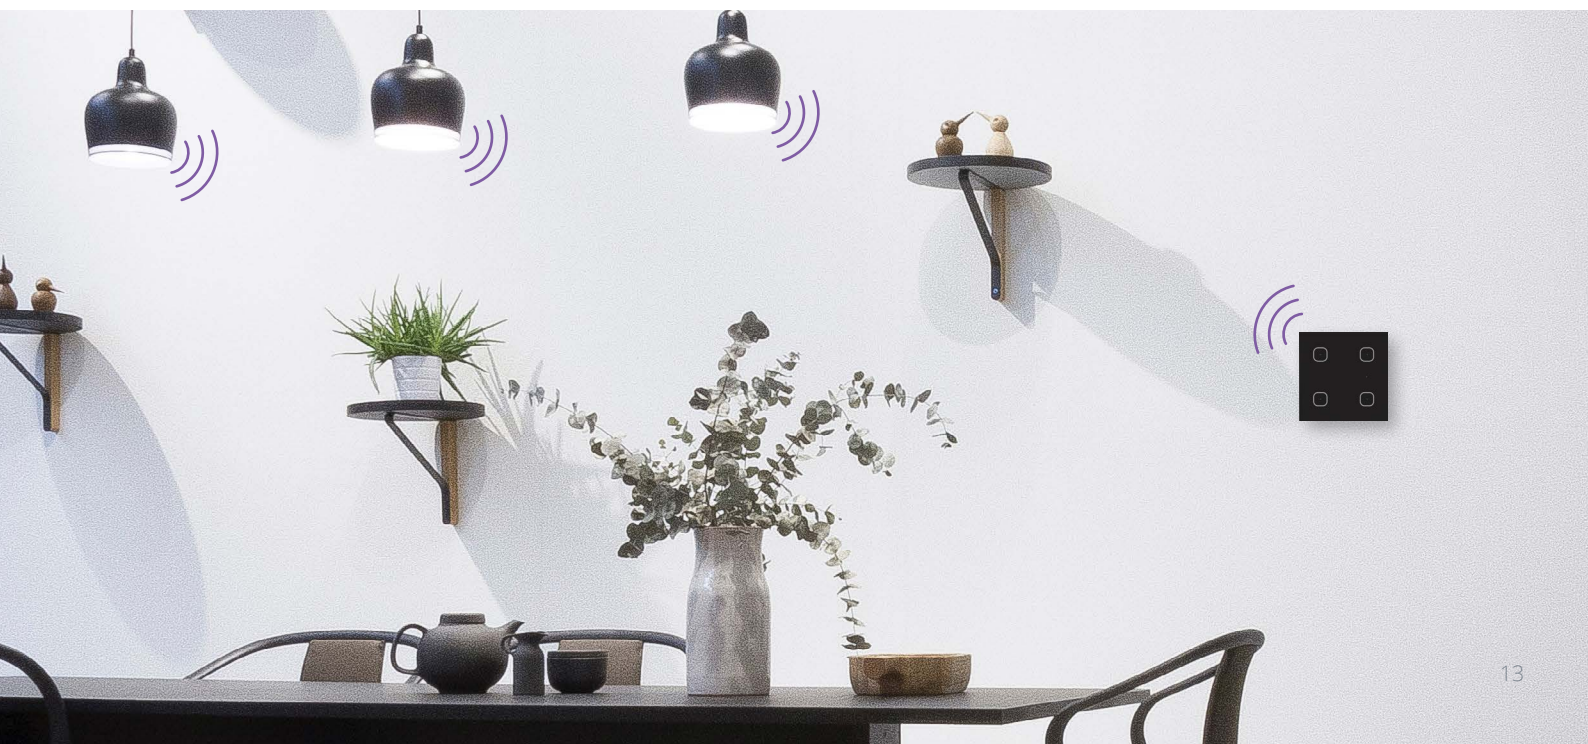

Construction

Very fast assembly in a matter of hours.

10.

Produced in CZ

Directly developed and produced in the ELKO EP plant in Holesov.

INELS[®]

RF Control

RFIO - radiofrequency protocol unidirectional
RFIO2 - radiofrequency protocol bidirectional

Wi-Fi

LAN

External Controllers:

Internal Controllers:

Units:

Overview of wireless system units

Controllers

RFWB-20/G
On-wall button controller - 2 buttons